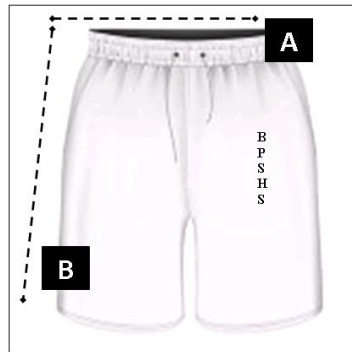

BROWNS PLAINS STATE HIGH SCHOOL

Unisex Sport Shorts MEASUREMENTS

Details	6	8	10	12	14	16	18	20
						XS	S	M
1/2 waist relaxed (with elastic) A	24	26	28	30	32	34	36	38
Length Side Seam B	33	36	39	42	45	47	48	49

Details	22	24	26	28	30	32	34	36	38
	L	XL	2XL						
1/2 waist relaxed (with elastic) A	40	42	44	45	47	49	51	52	54
Length Side Seam B	51	52	52	53	54	55	56	57	57

All measurements are in centimetres

BROWNS PLAINS STATE HIGH SCHOOL

Unisex Polo Shirt MEASUREMENTS

DETAILS	2	4	6	8	10	12	14
Across Chest measure (below armhole) B	36	39	42	45	47.5	49	50.5
Centre Back Length A	47	51	55	59	61	63	65

DETAILS	16	18	20	22	24	26	28	30
Across Chest measure (below armhole) B	52	54	56	57	60	63	66	69
Centre Back Length A	67	71	74	77	79	81	83	83